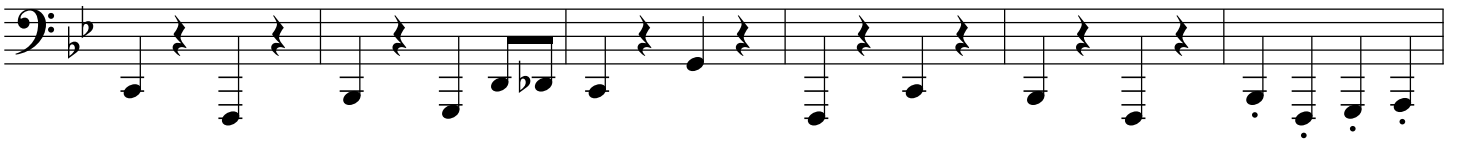

Tuba

Dwarven Brewfest

Arranged by Michael Anthony White

Measures 1-5: Tuba part, bass clef, B-flat major key signature, common time. Dynamics: *f*.

Measures 6-11: Tuba part, bass clef, B-flat major key signature, common time.

Measures 12-17: Tuba part, bass clef, B-flat major key signature, common time.

Measures 18-22: Tuba part, bass clef, B-flat major key signature, common time. Dynamics: *ff*.

Measures 23-27: Tuba part, bass clef, B-flat major key signature, common time. Dynamics: *f*, *ff*.

Measures 28-32: Tuba part, bass clef, B-flat major key signature, common time. Dynamics: *f*, *ff*.

Measures 33-38: Tuba part, bass clef, B-flat major key signature, common time. Dynamics: *f*, *mf*, *f*.

Measures 39-44: Tuba part, bass clef, B-flat major key signature, common time.

45

51

57

63