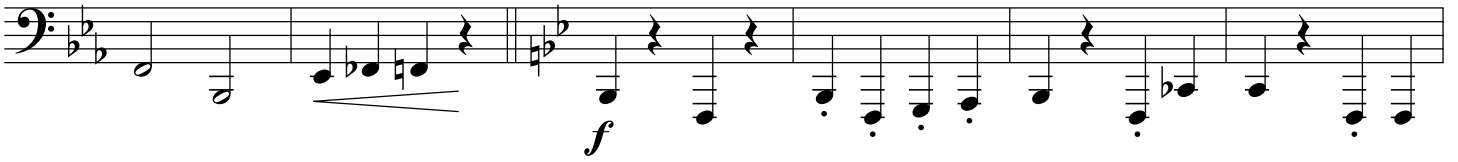

Tuba

Dwarven Brewfest

Arranged by Michael Anthony White

Measures 1-5: Tuba part, bass clef, B-flat major key signature, common time. Dynamics: *f*.

Measures 6-11: Tuba part, bass clef, B-flat major key signature, common time.

Measures 12-17: Tuba part, bass clef, B-flat major key signature, common time.

Measures 18-22: Tuba part, bass clef, B-flat major key signature, common time. Dynamics: *ff*.

Measures 23-27: Tuba part, bass clef, B-flat major key signature, common time. Dynamics: *f*, *ff*.

Measures 28-32: Tuba part, bass clef, B-flat major key signature, common time. Dynamics: *f*, *ff*.

Measures 33-38: Tuba part, bass clef, B-flat major key signature, common time. Dynamics: *f*, *mf*, *f*.

Measures 39-44: Tuba part, bass clef, B-flat major key signature, common time.

45

51

57

63